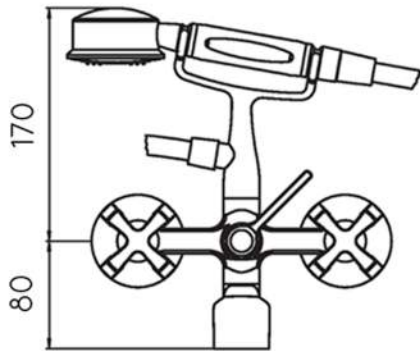

PICCADILLY BATH FILLER WITH HANDHELD SHOWER ATTACHMENT

FRONT VIEW

GENERAL INFO

HEIGHT	250MM (INCLUDING HANDHELD)
WIDTH	217MM (EXCLUDING HANDHELD)
DEPTH	164MM*
HANDHELD SHOWER	INCLUDED
FINISH	CHROME ON BRASS
GUARANTEE	5 YEARS
OTHER FINISHES	GOLD** NICKEL**

\* TO CENTRE OF SPOUT  
 \*\* OTHER FINISHES AVAILABLE TO SPECIAL ORDER

TOP VIEW

PICCADILLY COLLECTION