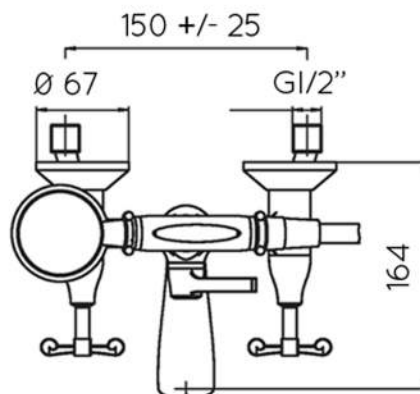

PICCADILLY BATH FILLER WITH HANDHELD SHOWER ATTACHMENT

FRONT VIEW

GENERAL INFO

HEIGHT	250MM (INCLUDING HANDHELD)
WIDTH	217MM (EXCLUDING HANDHELD)
DEPTH	164MM*
HANDHELD SHOWER	INCLUDED
FINISH	CHROME ON BRASS
GUARANTEE	5 YEARS
OTHER FINISHES	GOLD** NICKEL**

\* TO CENTRE OF SPOUT  
 \*\* OTHER FINISHES AVAILABLE TO SPECIAL ORDER

TOP VIEW

PICCADILLY COLLECTION